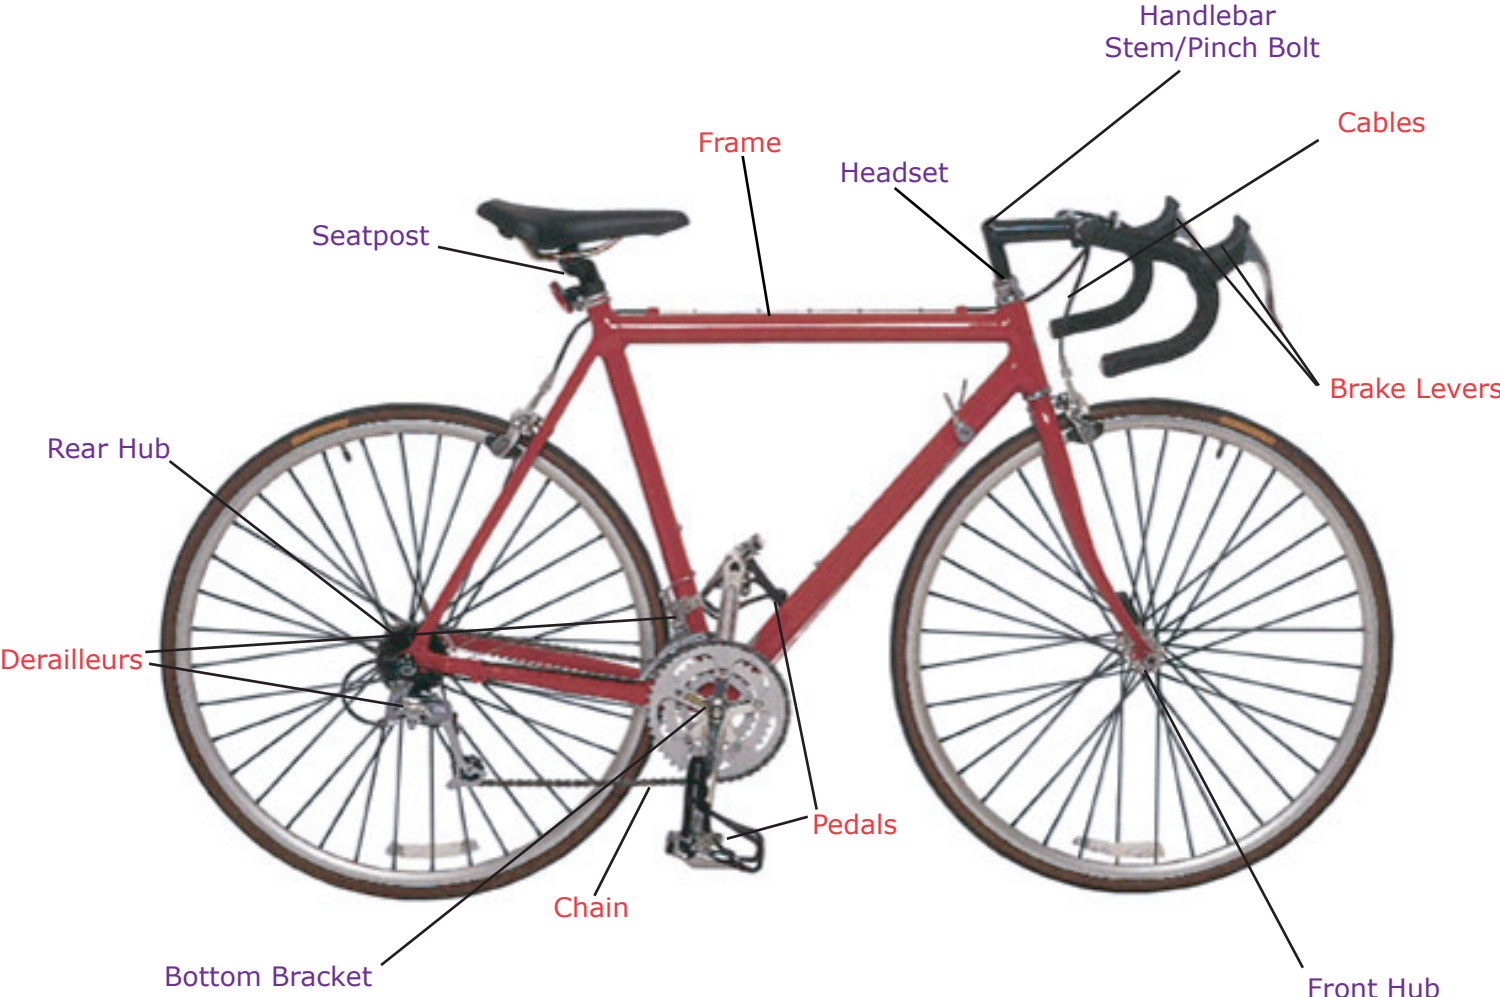

APPLY VOO DEW™ OR VOO DEW GOO™ TO THESE LUBRICATION POINTS:

Lubricate/Protect with Voo Dew™:

- Chain
- Brake Levers
- Cables
- Derailleurs
- Pedals
- Frame

Lubricate/Protect with Voo Dew Goo™:

- Handlebar Stem/Pinch Bolt
- Headset
- Seatpost
- Front & Rear Hubs
- Bottom Bracket